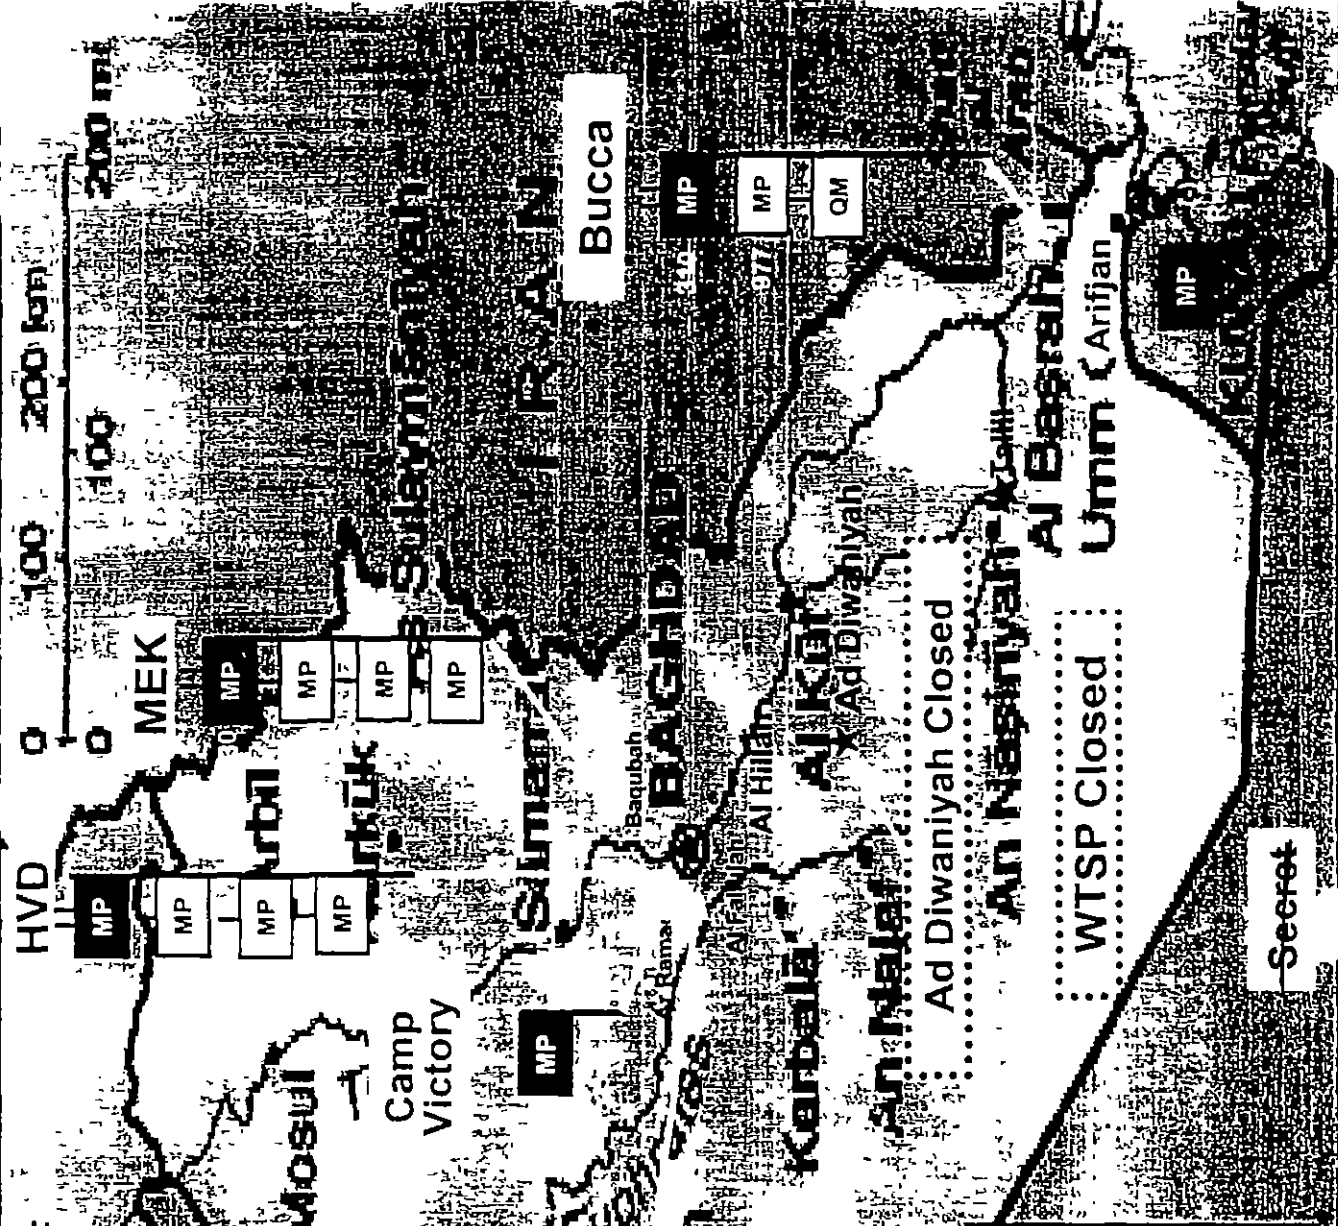

800th MP BDE
Dec 03 - Jan 04
C2 of 4 BNS

800th MP BDE
Peak Detainee Population 11,699
as of 1 Dec 03

Mission
Complete/Redeployed

- 724th MP BN
- 115th MP BN
- 400th MP BN
- 324th MP BN

Secret