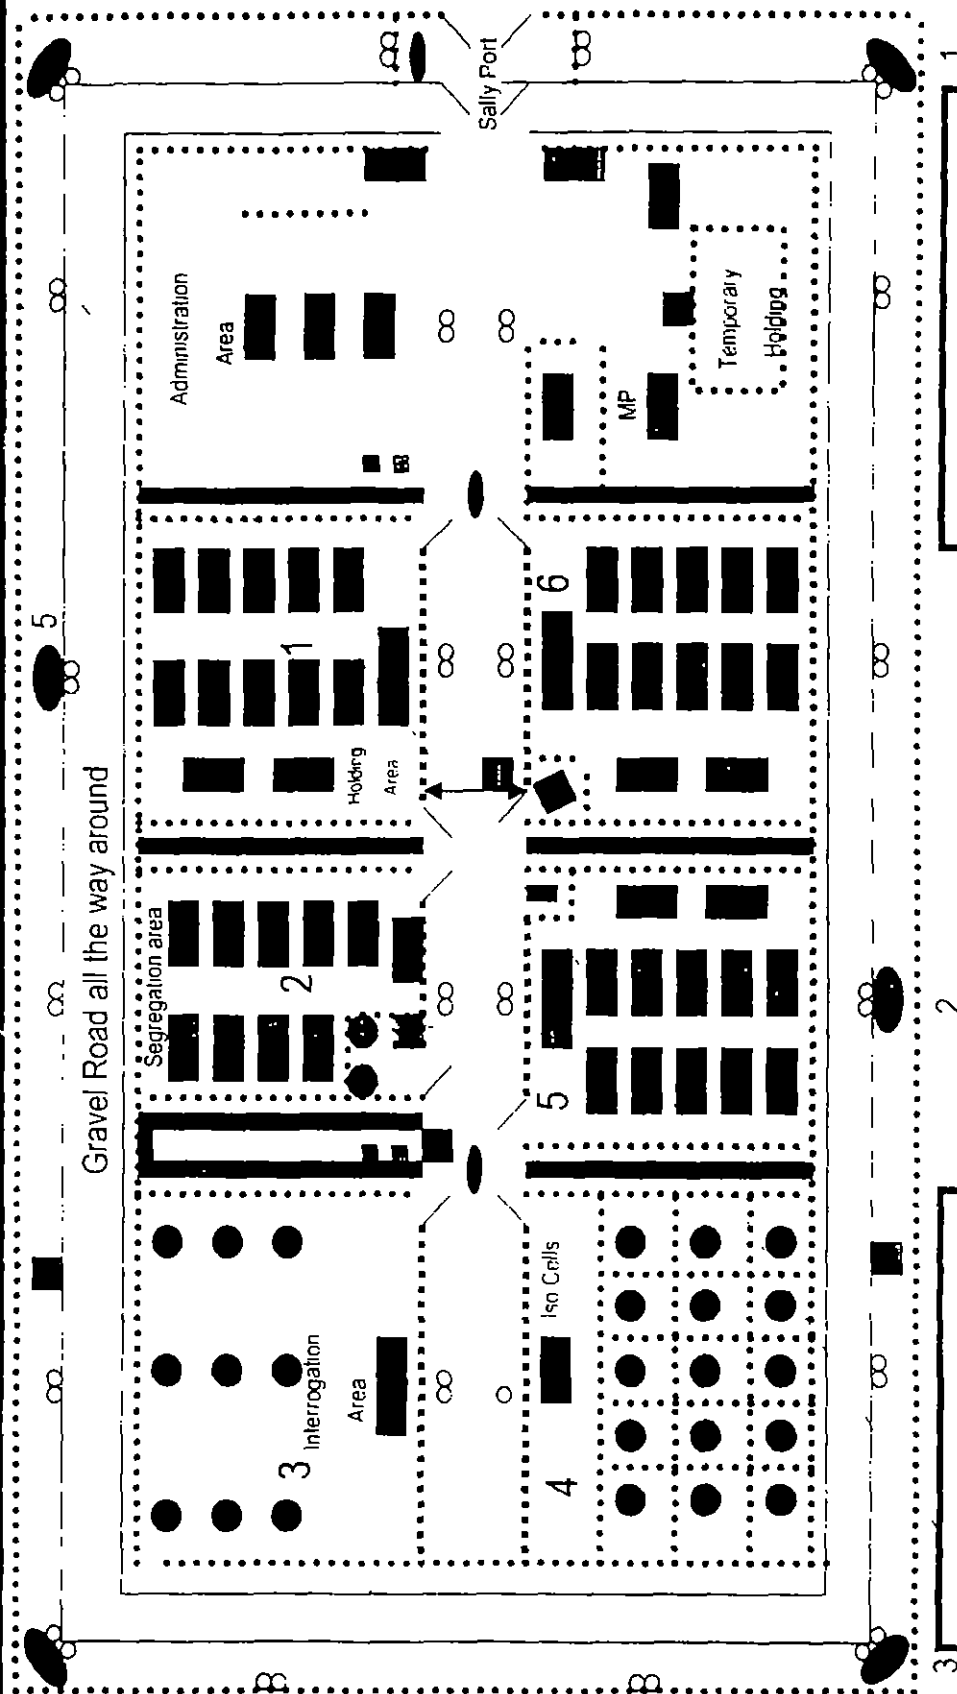

Mujahedin - E - Khalq (MEK) Temporary Internment Facility

Detainee Population 43 as of 1 Dec 03

C2
Dec 03 - Present
530th MP BN

C2
Jun - Nov 03
324th MP BN

~~Secret~~