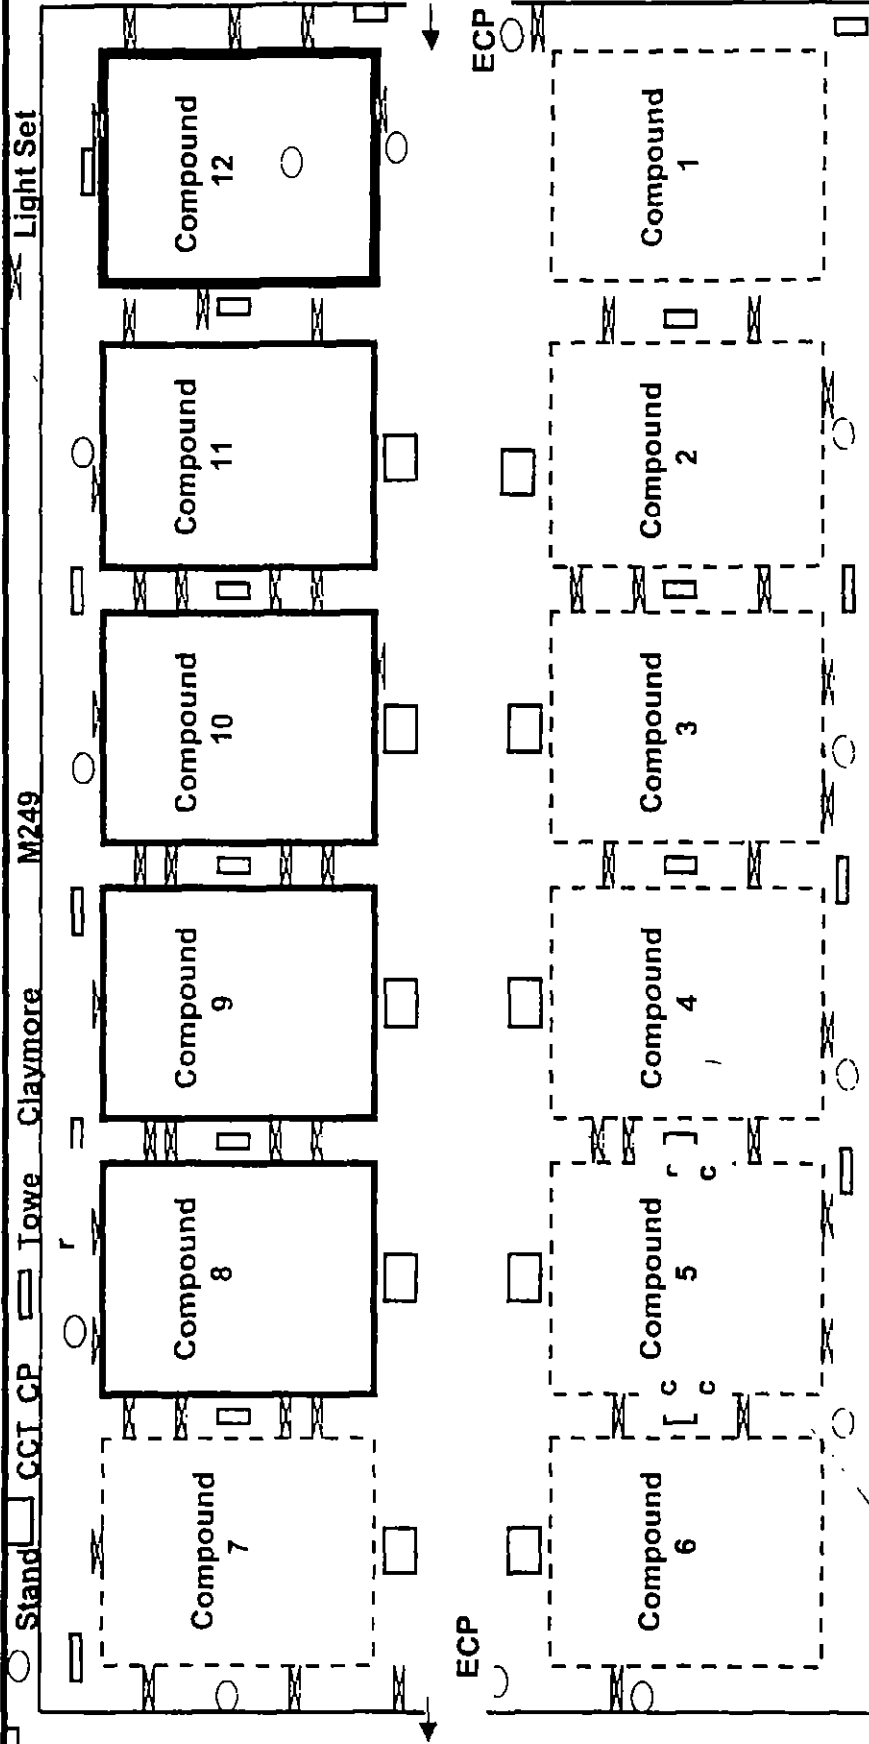

Camp Bucca Internment Facility

Detainee Population 1500 as of 1 Dec 03

C2 Jun - Nov 03 530th MP BN	C2 Jun - Dec 03 724th MP BN	C2 Dec 03 - Present 310th MP BN

~~Secret~~