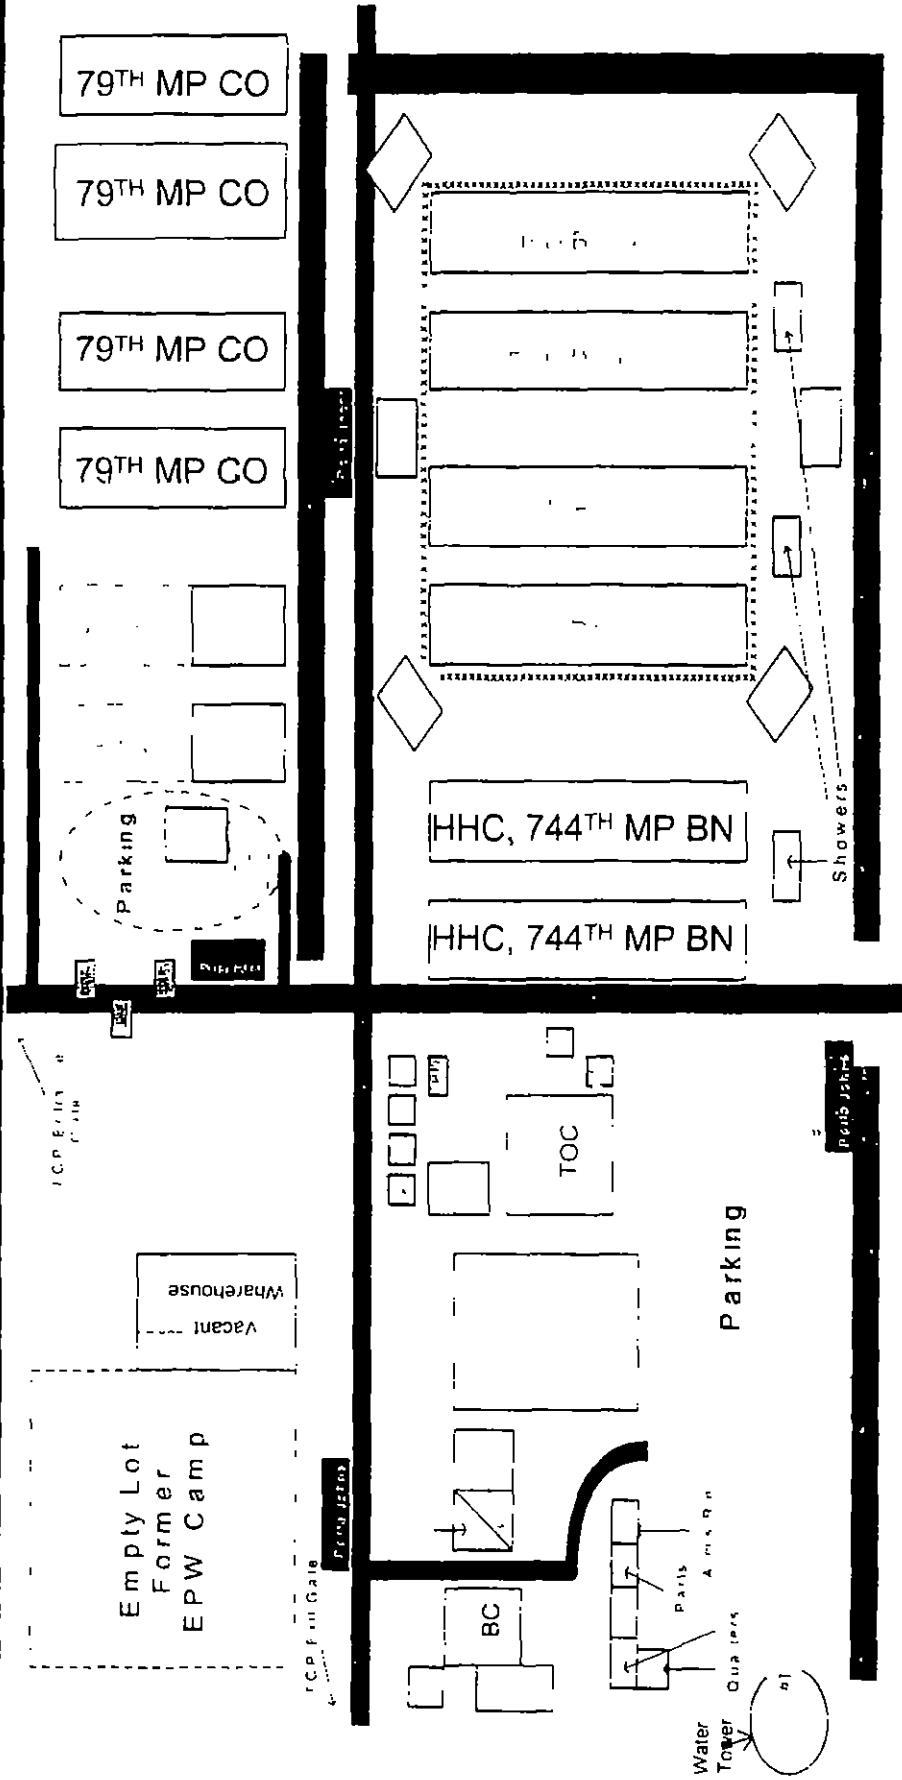

# High Value Detention Site at Camp Cropper

Detainee Population 101 as of 1 Dec 03

C2  
Dec 03 - Present  
744th MP BN

C2  
Jun - Nov 03  
115th MP BN

Secret