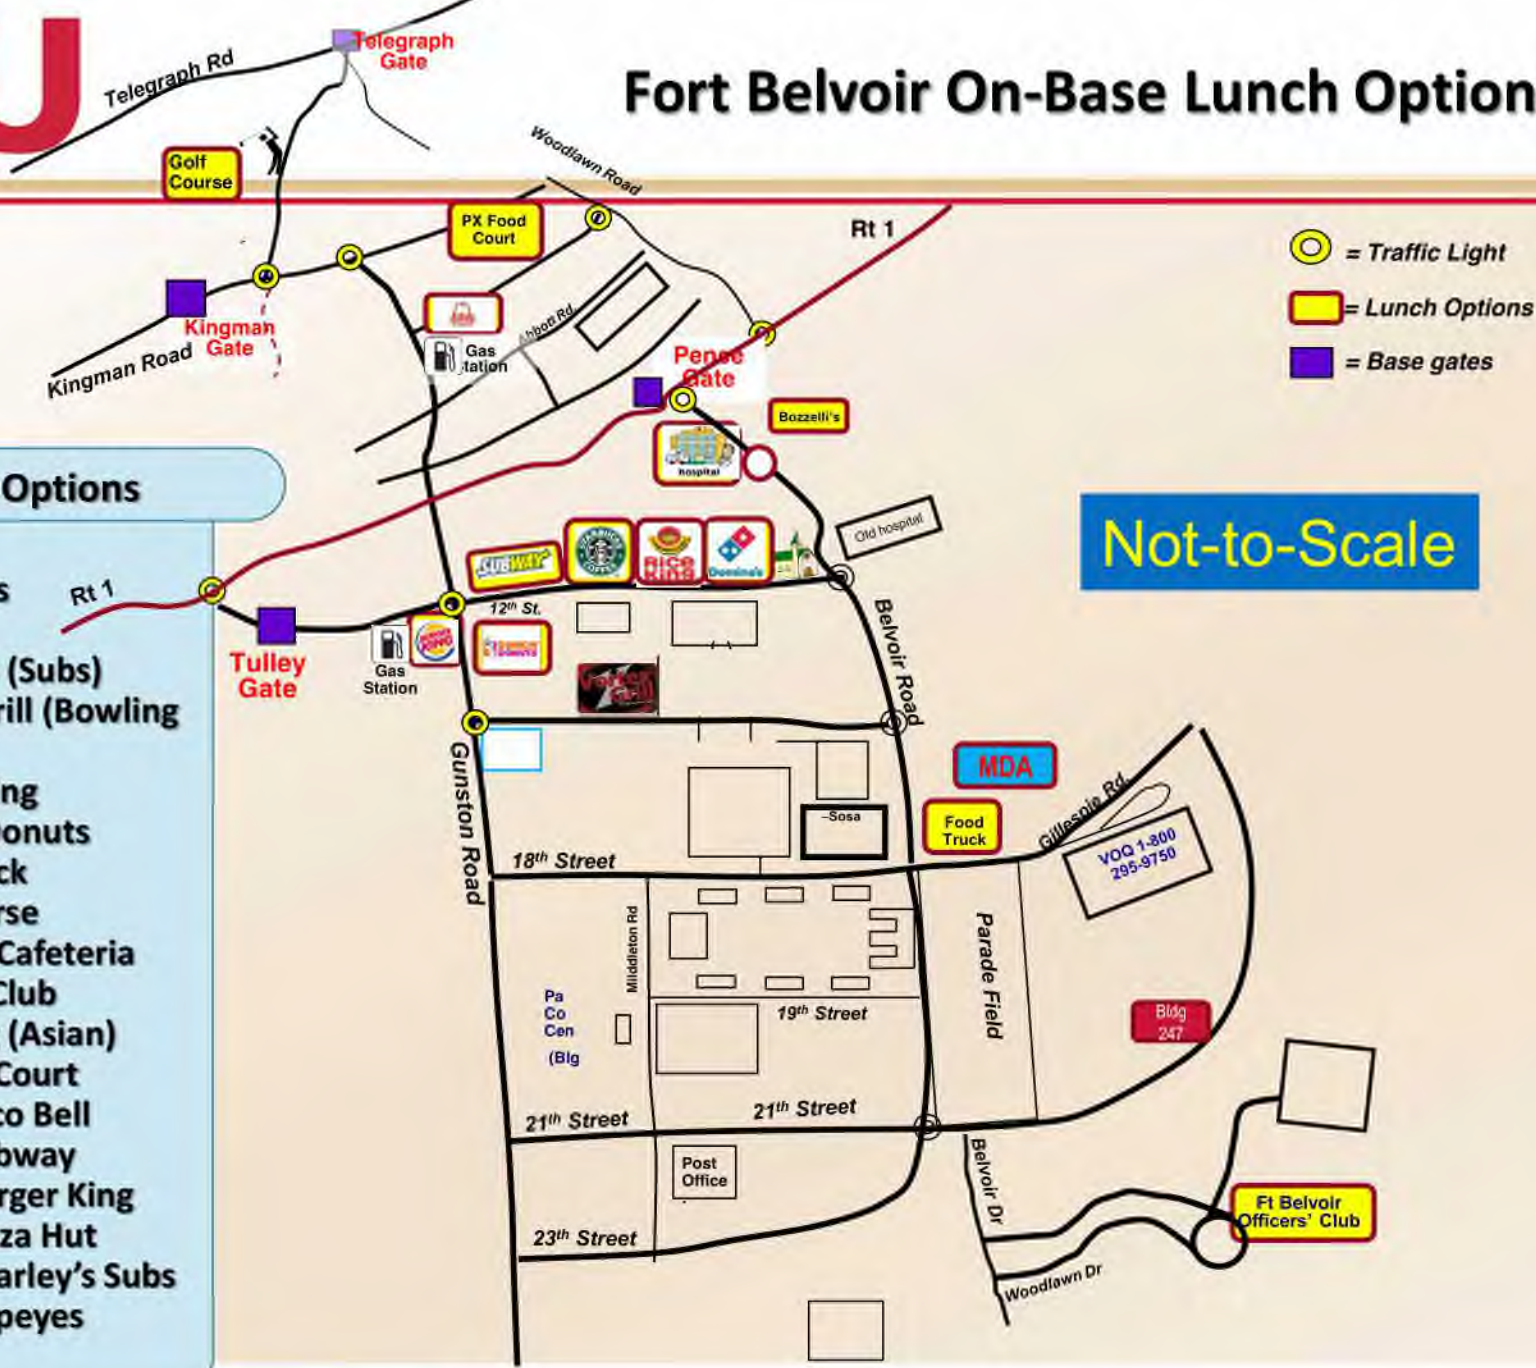

# Fort Belvoir On-Base Lunch Options

-  = Traffic Light
-  = Lunch Options
-  = Base gates

**Not-to-Scale**

## Lunch Options

- Arby's
- Starbucks
- Subway
- Bozzelli's (Subs)
- Vortex Grill (Bowling Alley)
- Burger King
- Dunkin Donuts
- Food Truck
- Golf Course
- Hospital Cafeteria
- Officers Club
- Rice King (Asian)
- PX Food Court
  - Taco Bell
  - Subway
  - Burger King
  - Pizza Hut
  - Charley's Subs
  - Popeyes